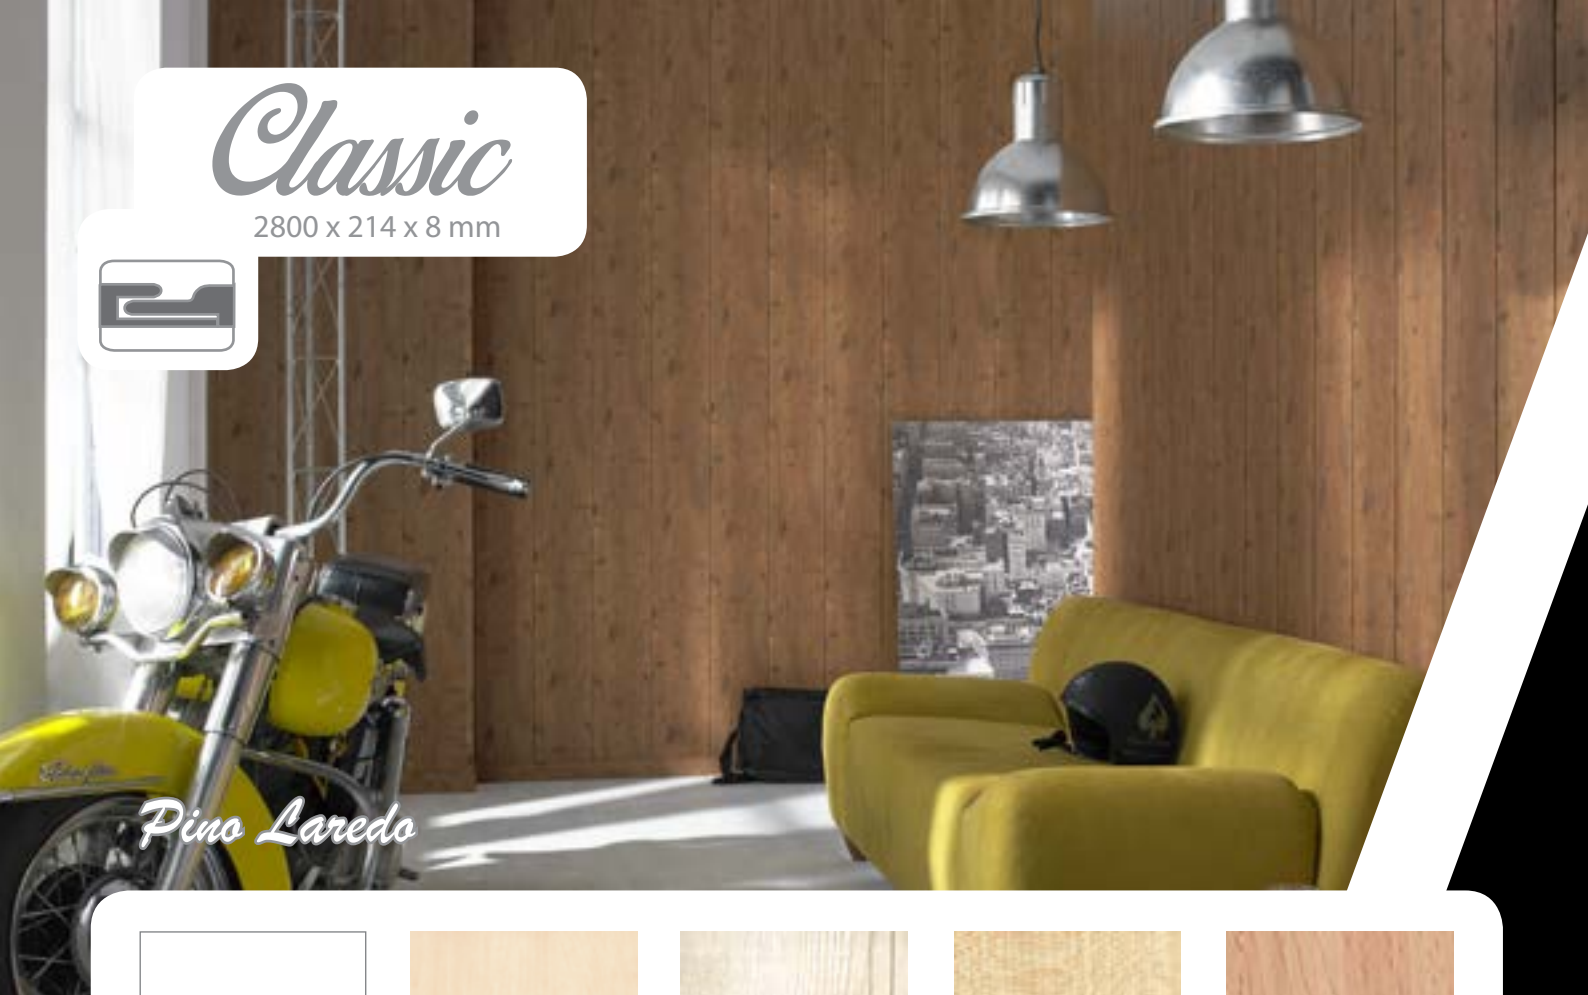

RINCONERA / CONCAVE
CORNER PROFILE

CANTONERA / CONVEX
CORNER PROFILE

ZÓCALO / SKIRTING
BOARD

MULTIÁNGULO / AN-
GLE BEAD

REMATE /
DADO RAIL

Classic

2800 x 214 x 8 mm

Pino Laredo